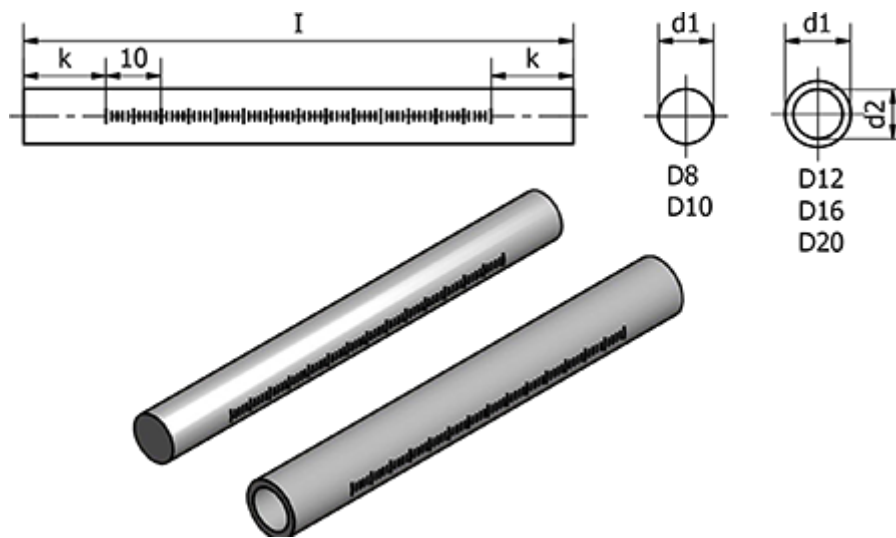

Article number: 204801D15150NILS

Description: E+G Retaining tube with scales - GN 480.1-D15-150-NI-LS

Measures

d1	= 15
d2	= 12
l	= 150
k	= 20
Weight (g)	= -